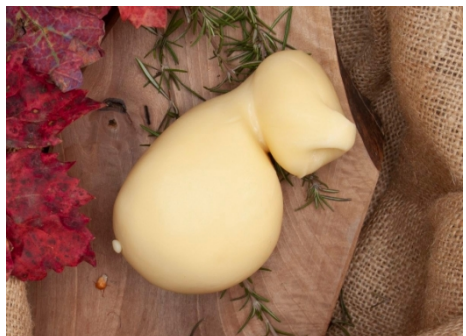

Smoked Scamorza

Product code MEDISCAMAFF
Category Scamorze cheeses

Notes SCAMORZA
Scamorza shelf life: 90 days Variant:
smoked
Packaging: individual vacuum-packed or unpacked with loop Format: Variable
weight300g/380g